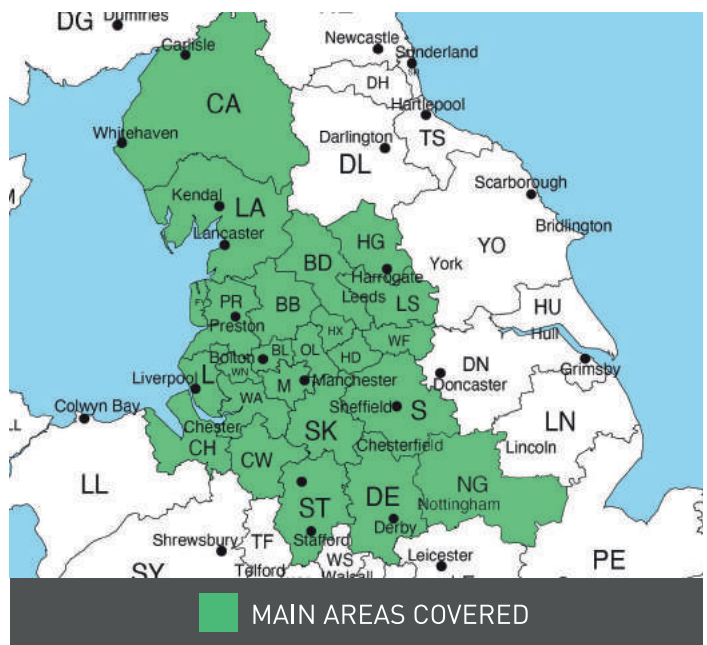

We have 8 teams with 16 roofers in total. All our roofers have different valuable qualities that benefit our clients. We have our own qualified site supervisors to ensure all work is carried out safely and in the correct manor.

Also, with First aiders and CSCS card holders if any accidents or injury occur there is someone at hand who is competent to help with the situation correctly.

All our work comes with a written guarantee and insurance backed guarantees are available on request. We are also registered with the Lead sheet association and the confederation of roofing contractors. To be part of these organisation's we must be on site assessed and passed by the roofing examiners.

This gives our clients peace of mind that the work is going to be carried out by a trustworthy and professional company.

- Fully trained operatives capable of all aspects of roofing work
- Fully Insured
- CHAS Registered
- CORC Registered
- A fully functioning office, with three main staff at the heart of our company
- Company owned access equipment tools to avoid hire costs

We provide a 24/7 reactive call out service to both our domestic and commercial clients, covering areas from the top of Carlisle to the bottom of Wales.

Our management teams will also be contactable 7 days a week, and are available to address any day-to-day issues or concerns.

WORKMANSHIP

24HR RESPONSE

COMMUNICATION